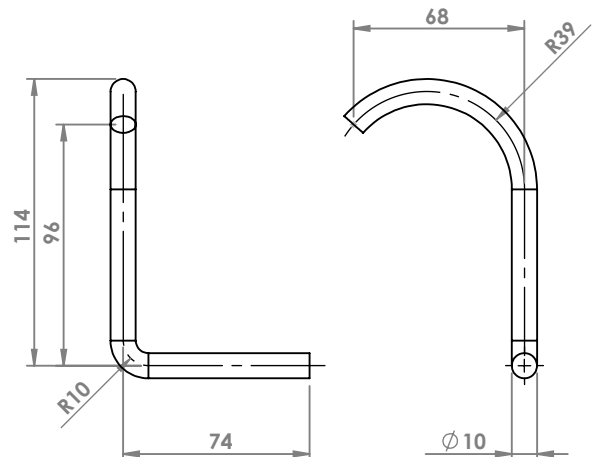

MERCEDES SPRINTER
ATTACCO
COD. AT 441104 / PD