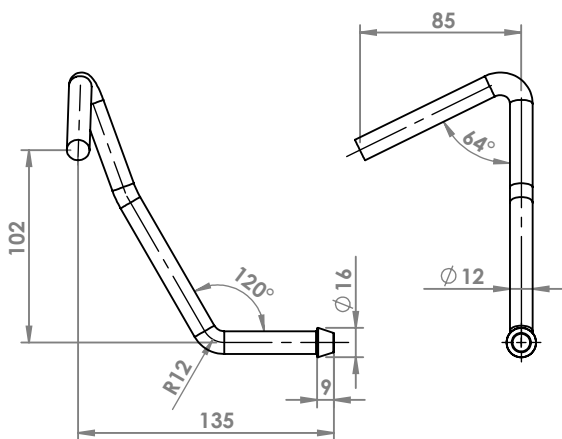

MERCEDES VITO 2.2 TD SWB - LWB '03
ATTACCO
COD. AT 440906

MERCEDES

MERCEDES VITO 2.2 TD SWB - LWB '03
ATTACCO
COD. AT 440907

MERCEDES VITO
ATTACCO
COD. AT 440908

MERCEDES VITO
ATTACCO
COD. AT 440909

MERCEDES VITO
ATTACCO
COD. AT 440910