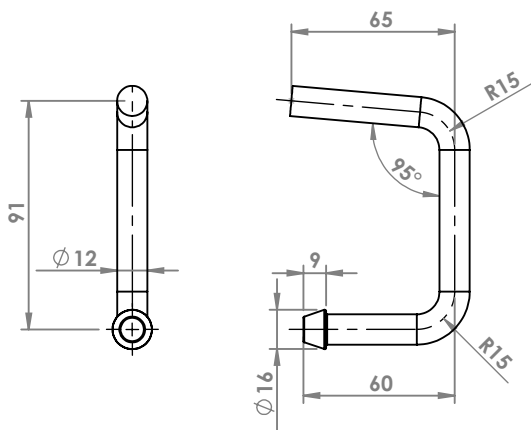

TOYOTA COROLLA 1.4 16V
ATTACCO
COD. AT 800427