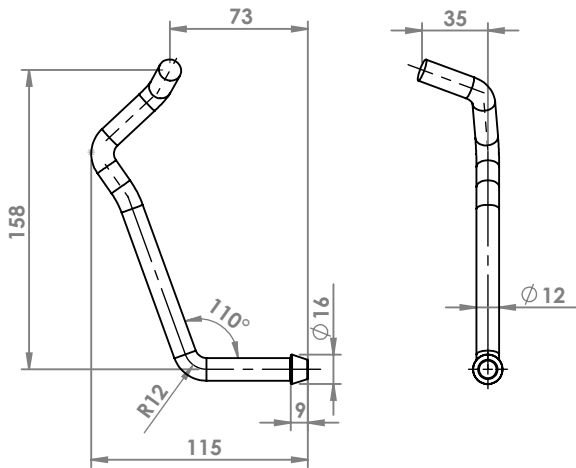

MERCEDES VITO 2.2 TD SWB - LWB '03
ATTACCO
COD. AT 440906

MERCEDES

MERCEDES VITO 2.2 TD SWB - LWB '03
ATTACCO
COD. AT 440907

MERCEDES VITO
ATTACCO
COD. AT 440908

MERCEDES VITO
ATTACCO
COD. AT 440909

MERCEDES VITO
ATTACCO
COD. AT 440910