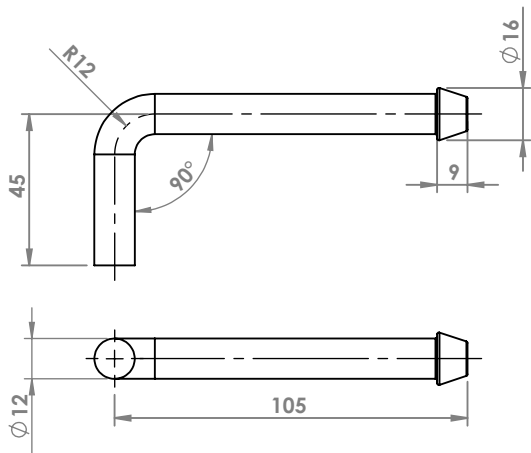

DACIA LOGAN 1.4 - 1.6 '06
ATTACCO
COD. AT 150008