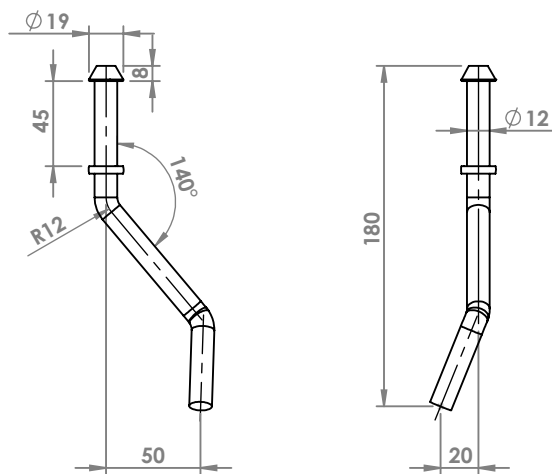

SUBARU FORESTER 2.0 AWD '97
ATTACCO
COD. AT 700402

SUBARU FORESTER 2.0 AWD '97
ATTACCO
COD. AT 700403

SUZUKI

SUZUKI JIMNY
ATTACCO
COD. AT 720704

SUZUKI JIMNY
ATTACCO
COD. AT 720705

TOYOTA

TOYOTA STARLET 1.3 16V '93
ATTACCO
COD. AT 800018