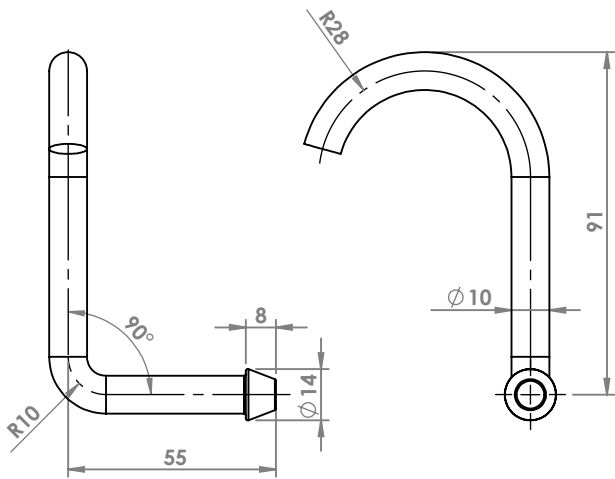

FIAT

FIAT PANDA 1.2 4x4
ATTACCO
COD. AT 240121