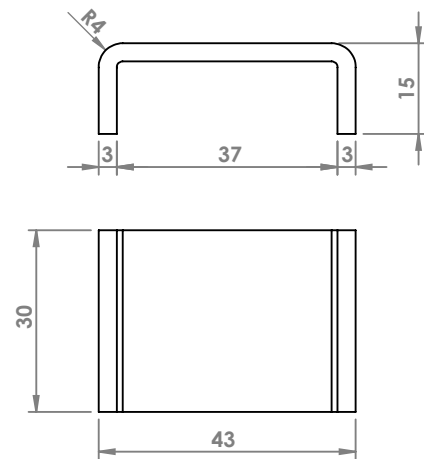

TOYOTA COROLLA 1.3
ATTACCO
COD. AT 800428