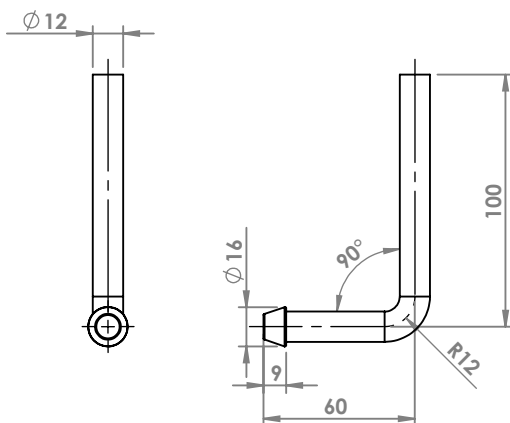

TOYOTA COROLLA
ATTACCO
COD. AT 800431