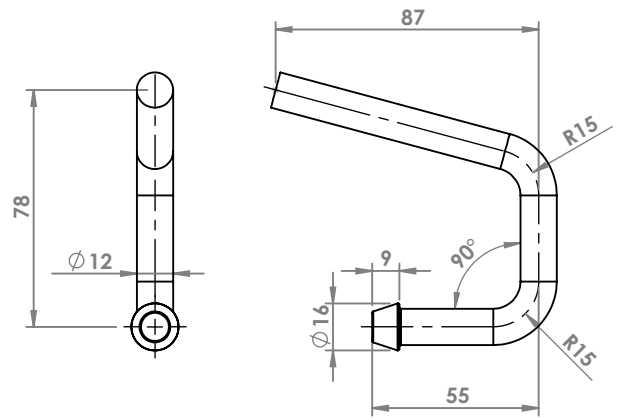

SUBARU FORESTER 2.0 AWD '97
ATTACCO
COD. AT 700402

SUBARU FORESTER 2.0 AWD '97
ATTACCO
COD. AT 700403

SUZUKI

SUZUKI JIMNY
ATTACCO
COD. AT 720704

SUZUKI JIMNY
ATTACCO
COD. AT 720705

TOYOTA

TOYOTA STARLET 1.3 16V '93
ATTACCO
COD. AT 800018