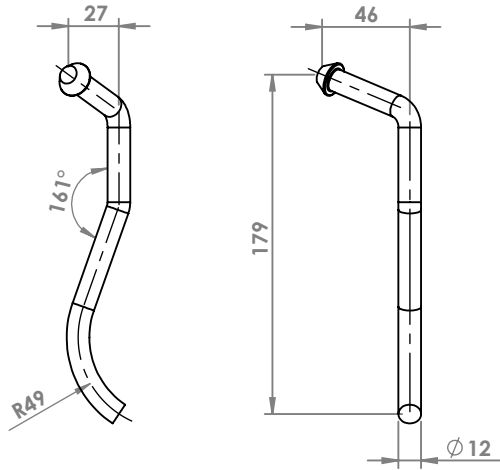

SUBARU

SUBARU FORESTER 2.0 AWD '97
ATTACCO
COD. AT 700401