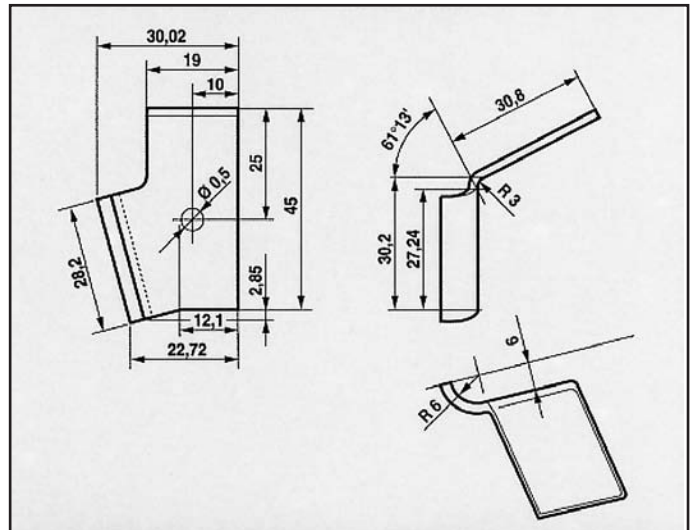

VOLKSWAGEN GOLF III / VENTO
ATTACCO
COD. AT 861001