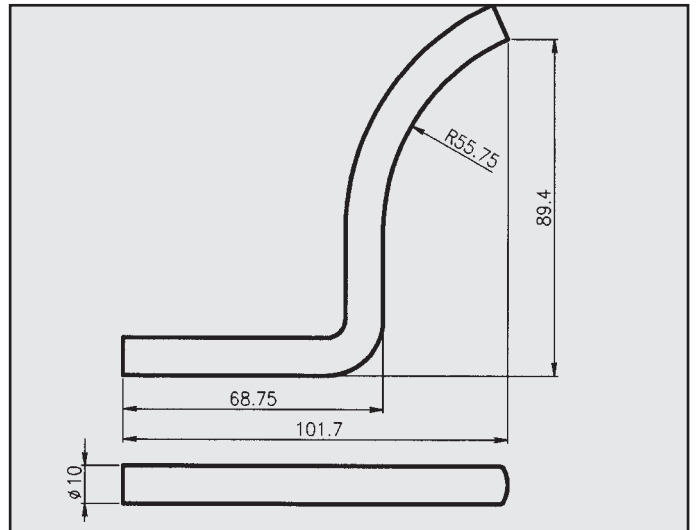

RENAULT LAGUNA
ATTACCO
COD. AT 601405

RENAULT LAGUNA 1800
ATTACCO
COD. AT 601406/2

RENAULT LAGUNA 1800
ATTACCO
COD. AT 601406

RENAULT R25 2000 DIESEL BENZINA
ATTACCO per tubo centrale
COD. AT 601501

RENAULT 25
ATTACCO
COD. AT 601503