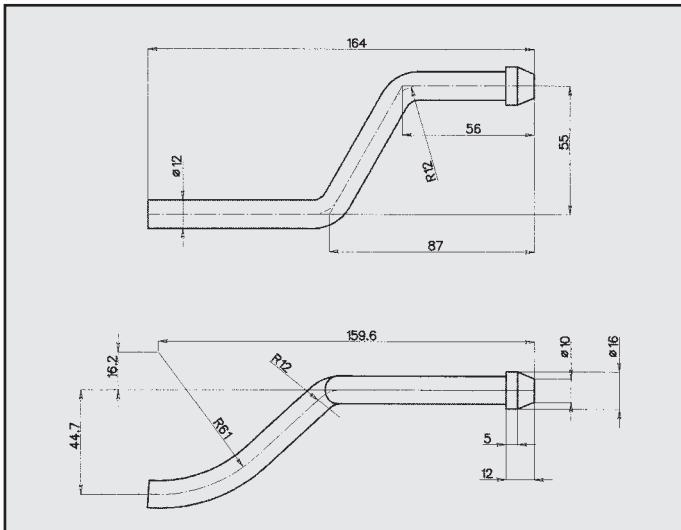

LANCIA
ATTACCO
COD. AT 380001