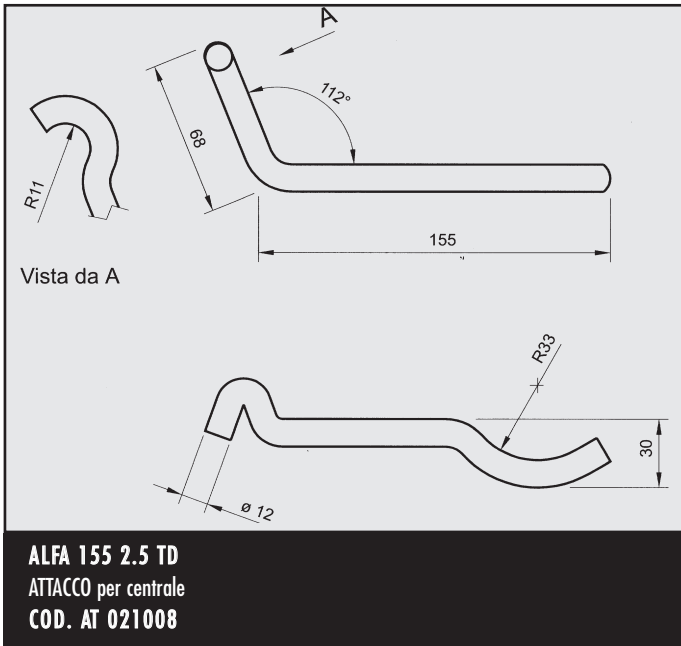

ALFA MILANO
ATTACCO per posteriore dx
COD. AT 020704

ALFA 155 16V TWIN SPARK 1.6 1.8 2.0
 ATTACCO
 COD. AT 021014

ALFA 145 1.8-2.0
 ATTACCO
 COD. AT 021103

ALFA 145/1.4 S - 1.9 TD
 ATTACCO
 COD. AT 021101