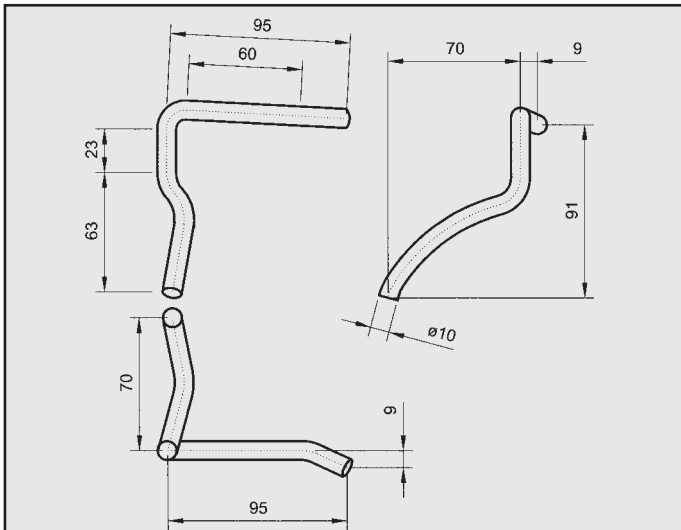

NISSAN MICRA '92
ATTACCO per posteriore
COD. AT 500204