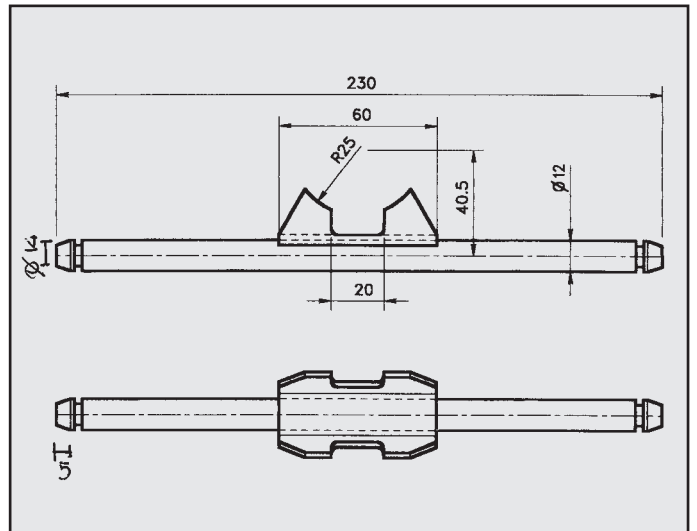

VOLKSWAGEN GOLF / VENTO
ATTACCO
COD. AT 861002