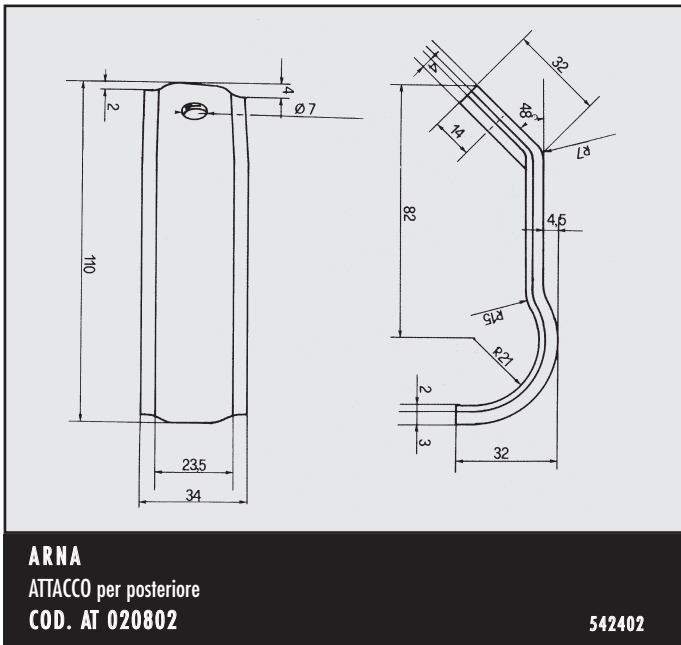

ALFA MILANO
ATTACCO per posteriore dx
COD. AT 020704

ALFA 155 16V TWIN SPARK 1.6 1.8 2.0
 ATTACCO
 COD. AT 021014

ALFA 145 1.8-2.0
 ATTACCO
 COD. AT 021103

ALFA 145/1.4 S - 1.9 TD
 ATTACCO
 COD. AT 021101