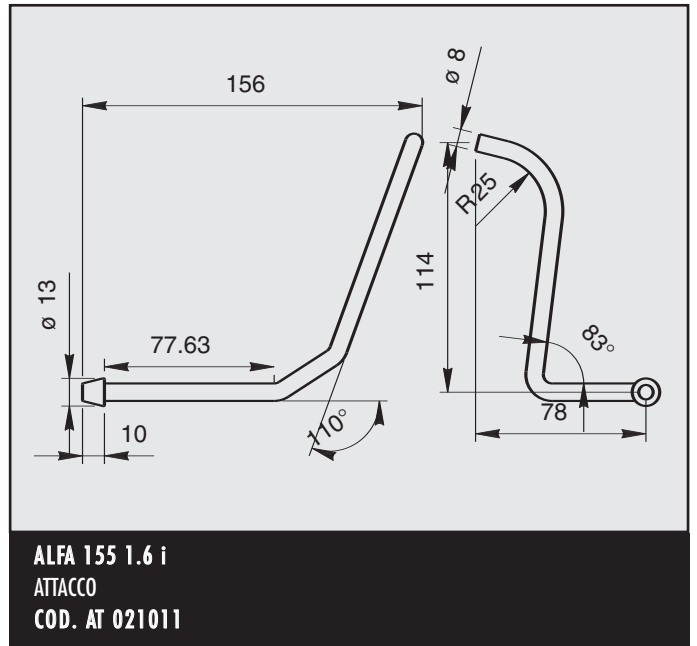

ALFA MILANO
ATTACCO per posteriore dx
COD. AT 020704

ALFA 155 16V TWIN SPARK 1.6 1.8 2.0
 ATTACCO
 COD. AT 021014

ALFA 145 1.8-2.0
 ATTACCO
 COD. AT 021103

ALFA 145/1.4 S - 1.9 TD
 ATTACCO
 COD. AT 021101