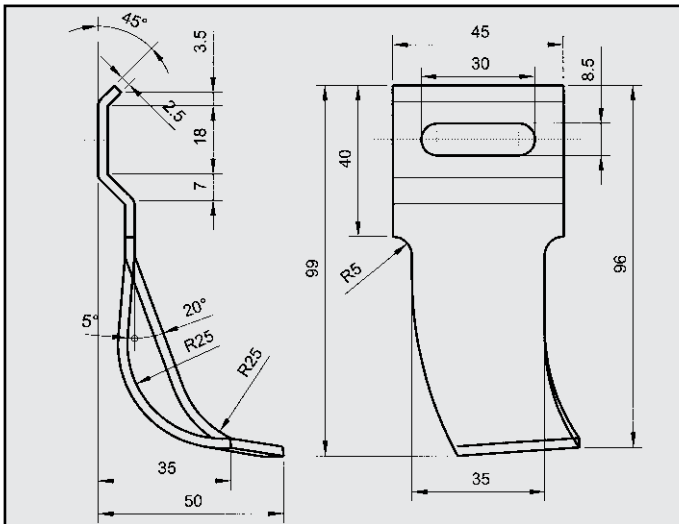

BMW 324 TD
ATTACCO
COD. AT 120111