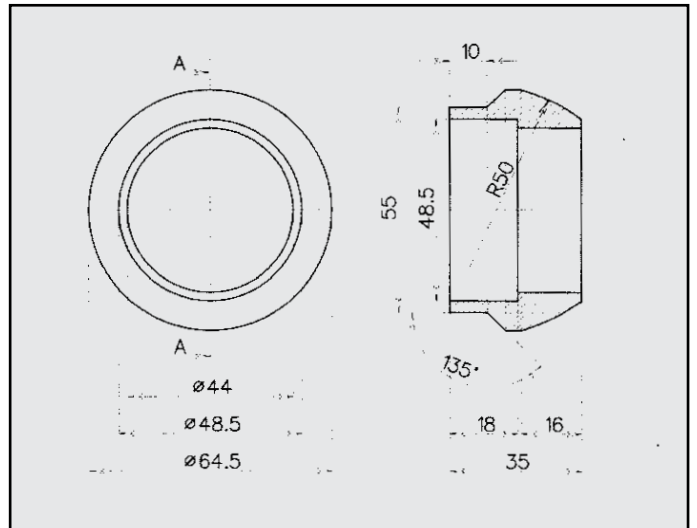

HYUNDAI PONY
ANELLO
COD. AN 300101