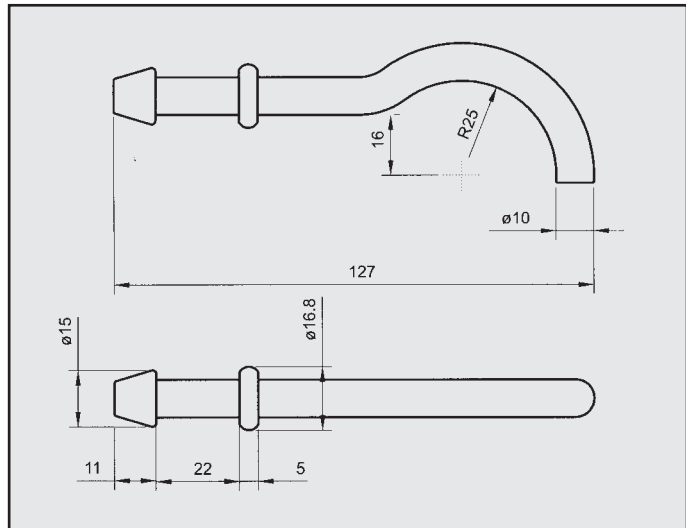

FORD MPV GALAXY
ATTACCO
COD. AT 261103

FORD MPV GALAXY 95
ATTACCO
COD. AT 261101

FORD MPV GALAXY
ATTACCO
COD. AT 261104

7567760
4460373
5888165

FORD GALAXY
 ATTACCO
 COD. AT 261106

FORD MONDEO 1.8 2.0 16V
 ATTACCO per centrale
 COD. AT 261202