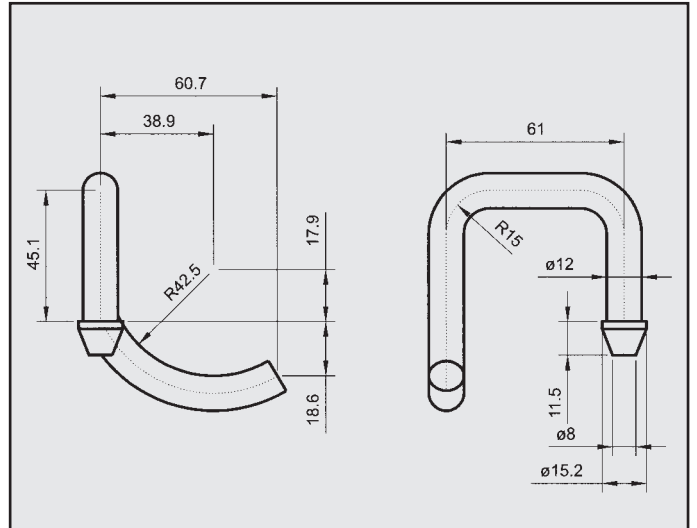

FORD TRANSIT
ATTACCO
COD. AT 261003