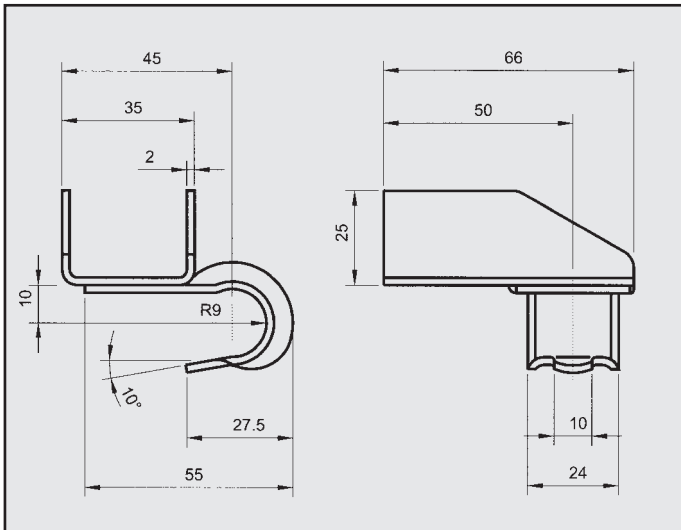

191253464 D

VOLKSWAGEN SYNCRO VR6
ATTACCO
COD. AT 860801

1HO.253.589
CIHO.253.591

VOLKSWAGEN SYNCRO VR6
ATTACCO
COD. AT 860804

191.253.307D

VOLKSWAGEN SYNCRO VR6
ATTACCO
COD. AT 860802

191253464

VOLKSWAGEN GOLF SYNCRO 1.8 4x4
ATTACCO SX per posteriore
COD. AT 860805