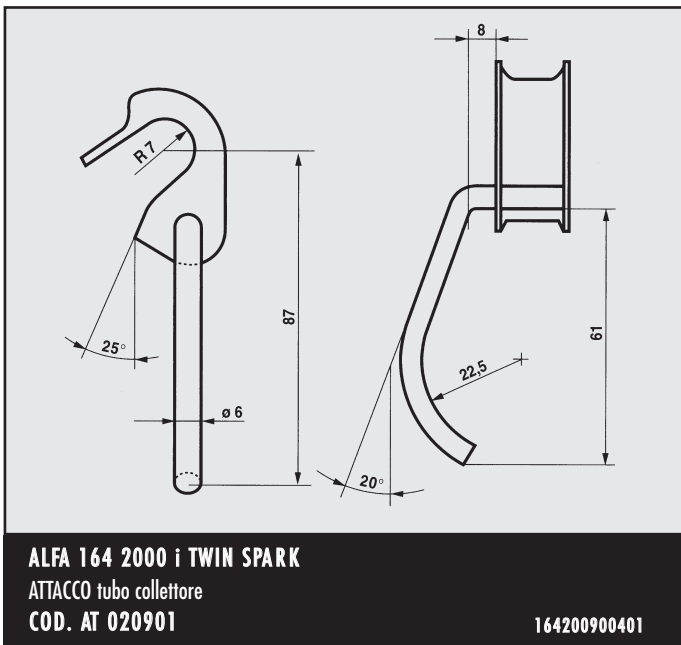

ALFA MILANO
ATTACCO per posteriore dx
COD. AT 020704

ALFA 155 16V TWIN SPARK 1.6 1.8 2.0
 ATTACCO
 COD. AT 021014

ALFA 145 1.8-2.0
 ATTACCO
 COD. AT 021103

ALFA 145/1.4 S - 1.9 TD
 ATTACCO
 COD. AT 021101