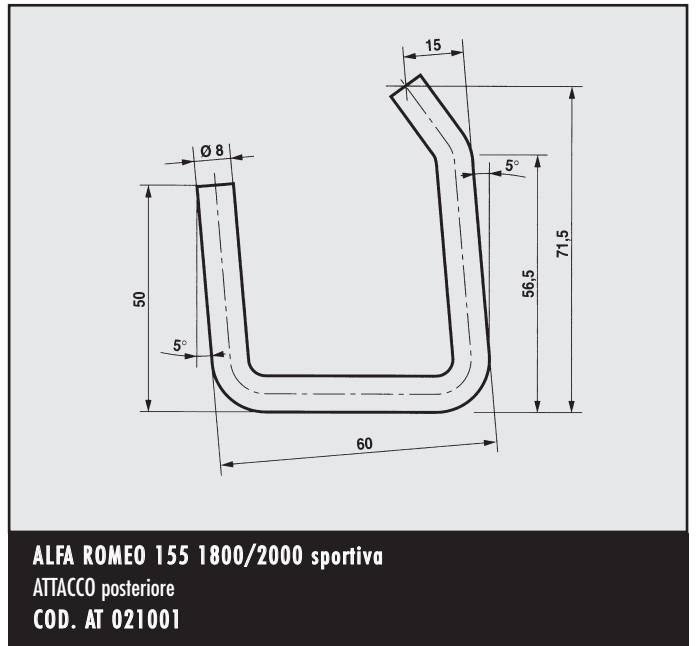

ALFA MILANO
ATTACCO per posteriore dx
COD. AT 020704

ALFA 155 16V TWIN SPARK 1.6 1.8 2.0
 ATTACCO
 COD. AT 021014

ALFA 145 1.8-2.0
 ATTACCO
 COD. AT 021103

ALFA 145/1.4 S - 1.9 TD
 ATTACCO
 COD. AT 021101