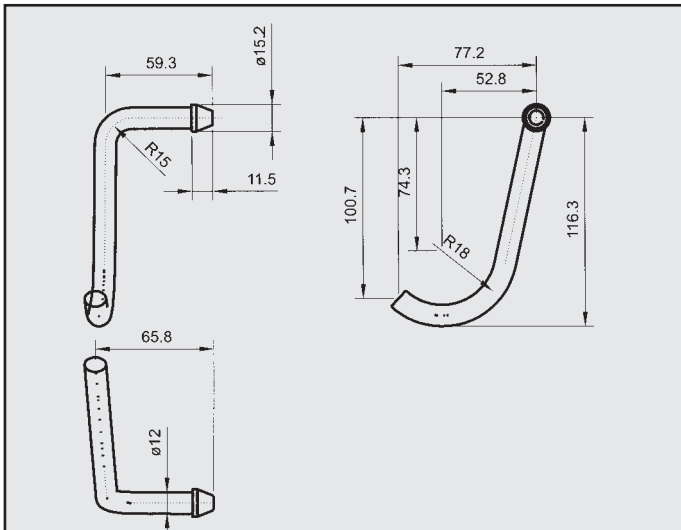

FORD TRANSIT DIESEL '84
ATTACCO
COD. AT 261006