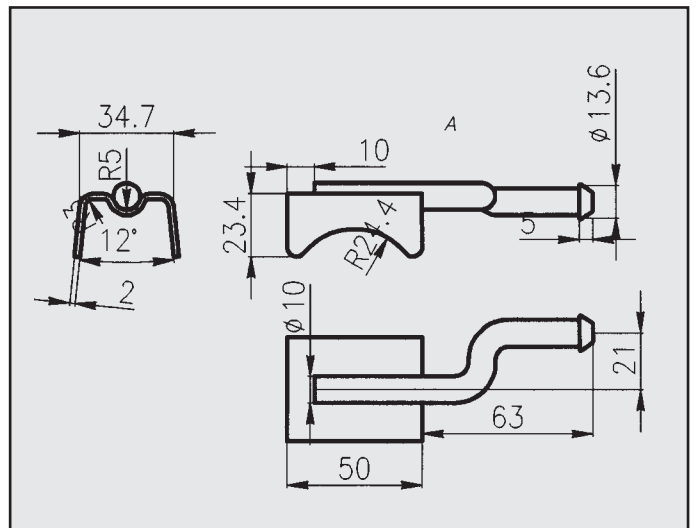

MAZDA 323 1.8 GT
ATTACCO
COD. AT 420614