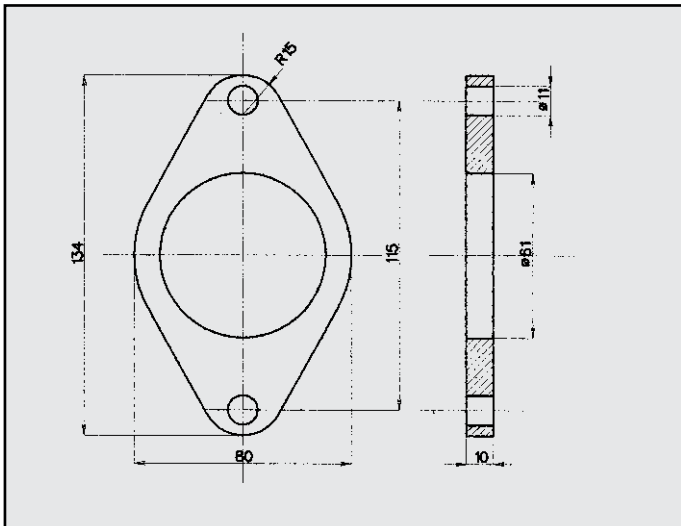

FORD FOCUS
FLANGIA
COD. FL 261515