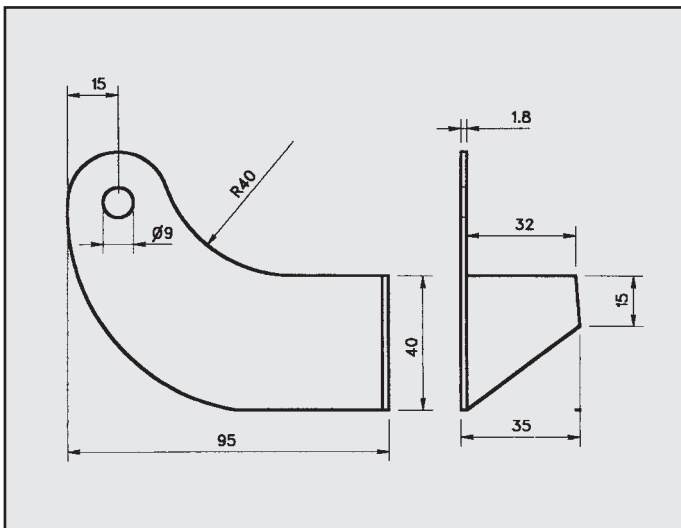

LANCIA BETA/TREVI 3ª SERIE
ATTACCO per centrale sx
COD. AT 380104

82363001
82376917