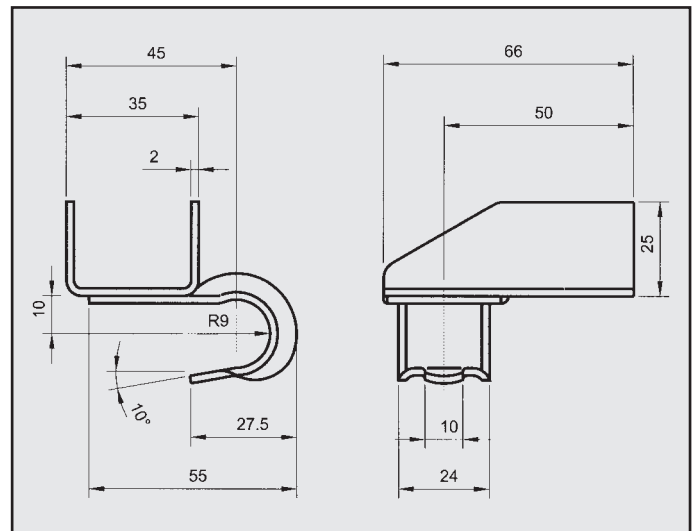

191253464 D

VOLKSWAGEN SYNCRO VR6
ATTACCO
COD. AT 860801

1HO.253.589
CIHO.253.591

VOLKSWAGEN SYNCRO VR6
ATTACCO
COD. AT 860804

191.253.307D

VOLKSWAGEN SYNCRO VR6
ATTACCO
COD. AT 860802

191253464

VOLKSWAGEN GOLF SYNCRO 1.8 4x4
ATTACCO SX per posteriore
COD. AT 860805