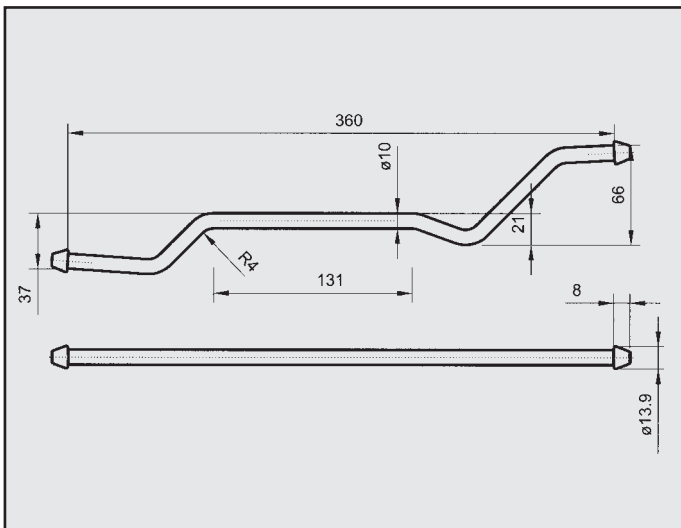

MAZDA 323 1300 16V
ATTACCO
COD. AT 420610