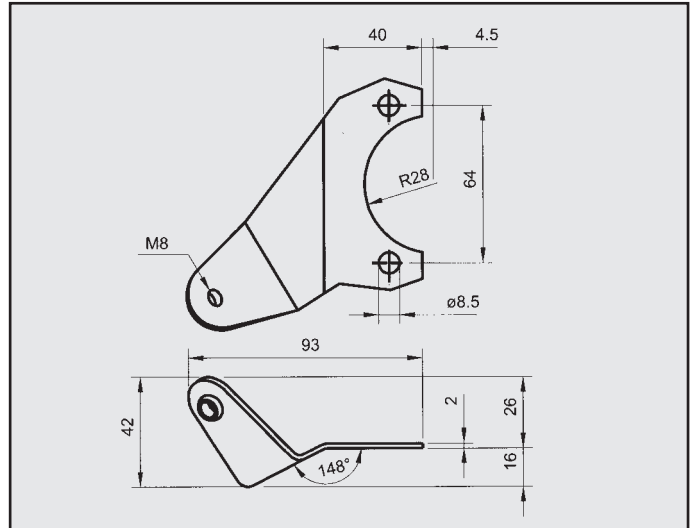

LANCIA DELTA PRISMA 2ª SERIE
ATTACCO per posteriore
COD. AT 380306