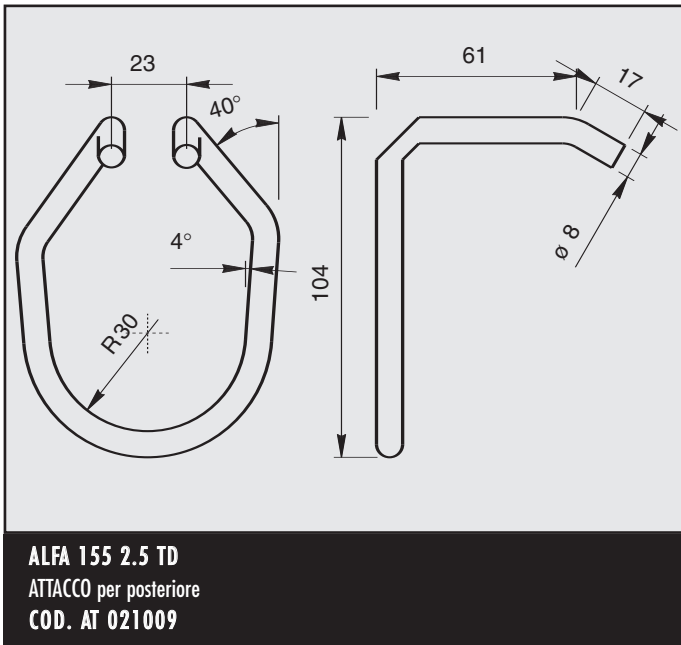

ALFA MILANO
ATTACCO per posteriore dx
COD. AT 020704

ALFA 155 16V TWIN SPARK 1.6 1.8 2.0
 ATTACCO
 COD. AT 021014

ALFA 145 1.8-2.0
 ATTACCO
 COD. AT 021103

ALFA 145/1.4 S - 1.9 TD
 ATTACCO
 COD. AT 021101