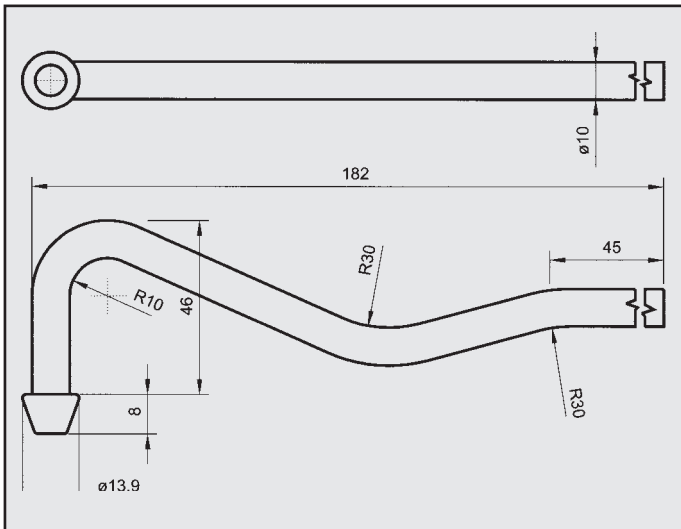

MAZDA 323 / 1986-87
ATTACCO per posteriore
COD. AT 420604
52540100 B/C/F

MAZDA 323 1300 16V
ATTACCO
COD. AT 420607

MAZDA 323 1300 16V
ATTACCO
COD. AT 420608

MAZDA 323
ATTACCO
COD. AT 420612

MAZDA 323 1300 16V
ATTACCO
COD. AT 420609