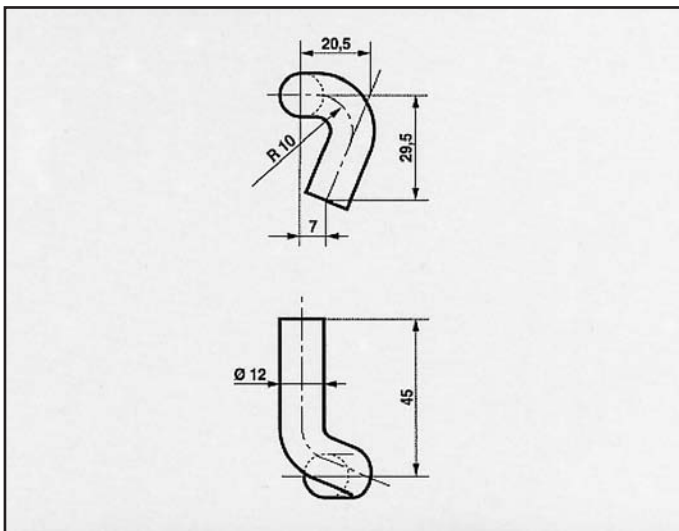

191253464 D

VOLKSWAGEN SYNCRO VR6
ATTACCO
COD. AT 860801

1HO.253.589
CIHO.253.591

VOLKSWAGEN SYNCRO VR6
ATTACCO
COD. AT 860804

191.253.307D

VOLKSWAGEN SYNCRO VR6
ATTACCO
COD. AT 860802

191253464

VOLKSWAGEN GOLF SYNCRO 1.8 4x4
ATTACCO SX per posteriore
COD. AT 860805