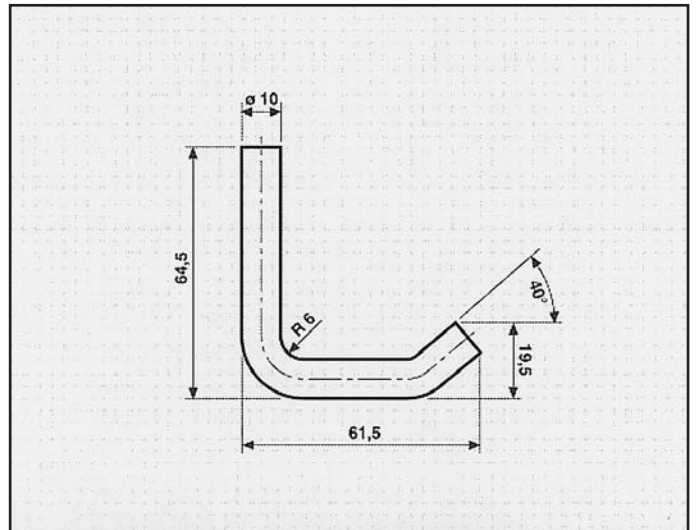

GEX 33453

ROVER STERLING
ATTACCO per posteriore
COD. AT 620205

ROVER 111
ATTACCO
COD. AT 620303

ROVER 114 1,4 GSi '90
ATTACCO posteriore
COD. AT 620304

GEX 33458
GEX 33456

ROVER 213
ATTACCO marmitta posteriore
COD. AT 620402