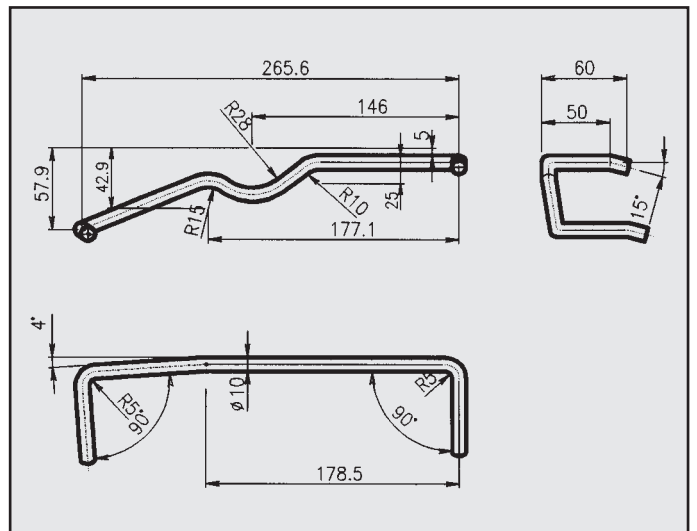

**MITSUBISHI PAJERO
ATTACCO
COD. AT 460206**