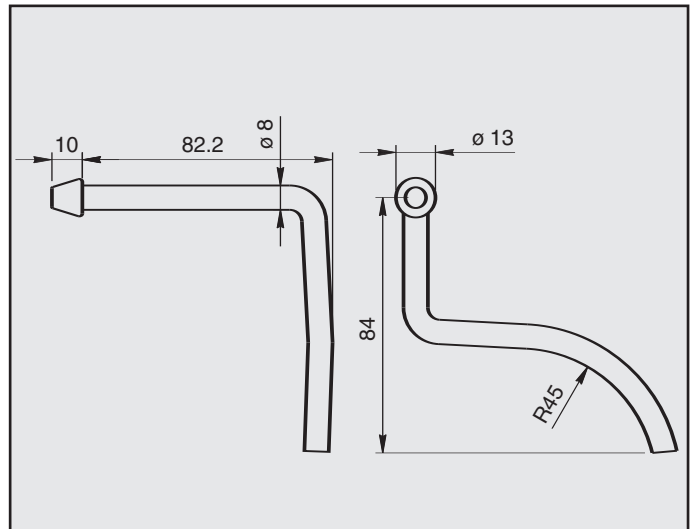

ALFA 145 1.8 2.0
ATTACCO
COD. AT 021104