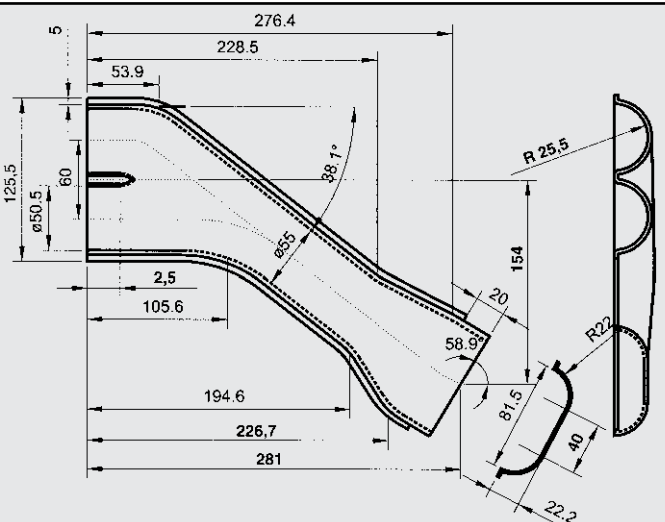

BMW 525i KAT
MANICOTTO 2 VIE
COD. M 120209

18301728416