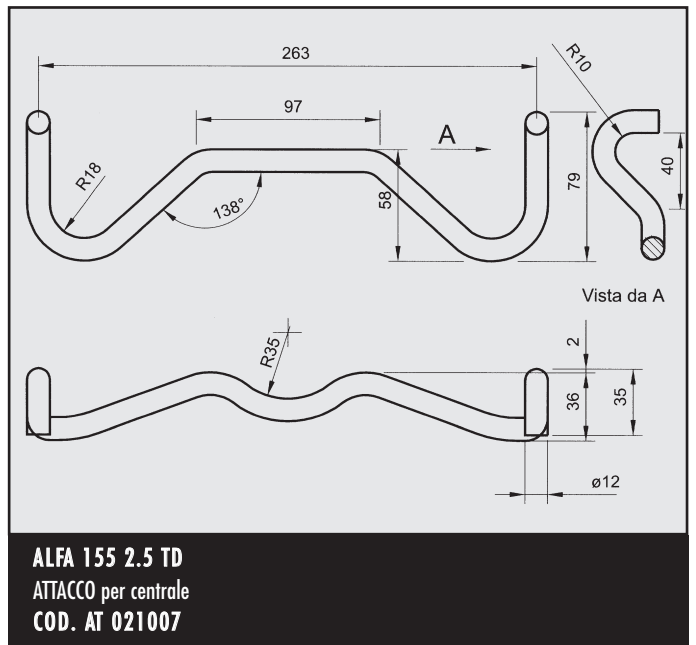

ALFA MILANO
ATTACCO per posteriore dx
COD. AT 020704

ALFA 155 16V TWIN SPARK 1.6 1.8 2.0
 ATTACCO
 COD. AT 021014

ALFA 145 1.8-2.0
 ATTACCO
 COD. AT 021103

ALFA 145/1.4 S - 1.9 TD
 ATTACCO
 COD. AT 021101