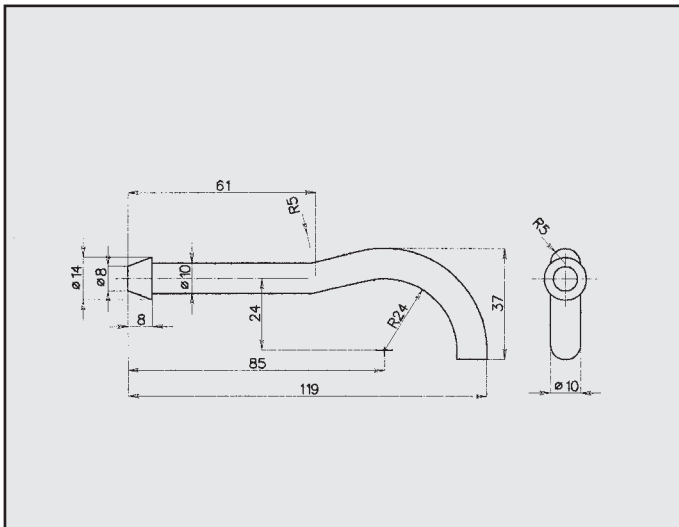

KIA MENTOR 1.5
ATTACCO
COD. AT 310102