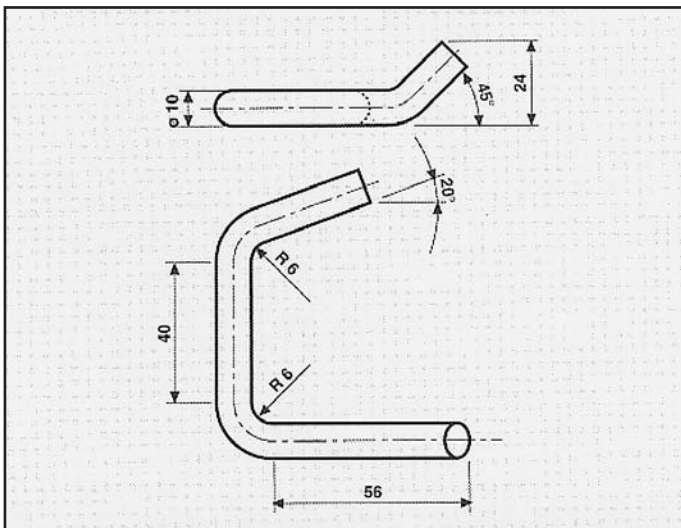

ROVER 213
ATTACCO marmitta posteriore
COD. AT 620401

GEX 33207