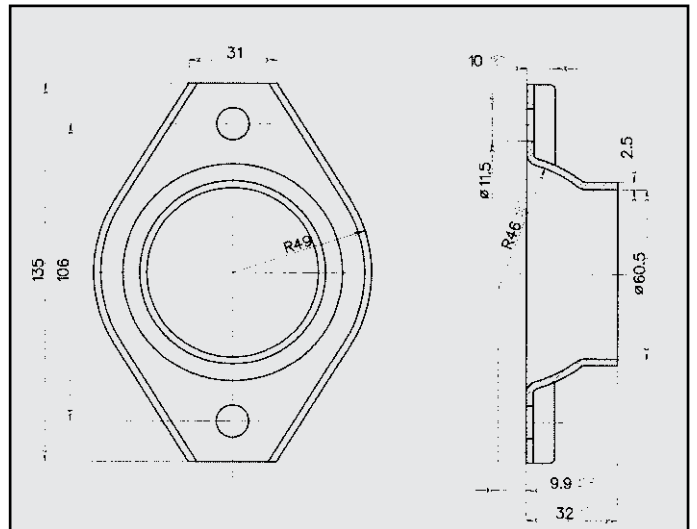

CITROEN JUMPER/PEUGEOT BOXER/SUZUKI
FLANGIA
COD. FL 140002