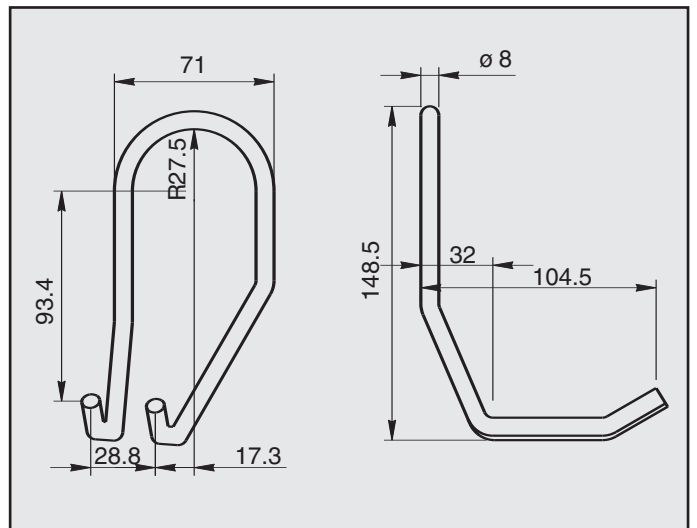

ALFA 145 / 146
ATTACCO
COD. AT 021105