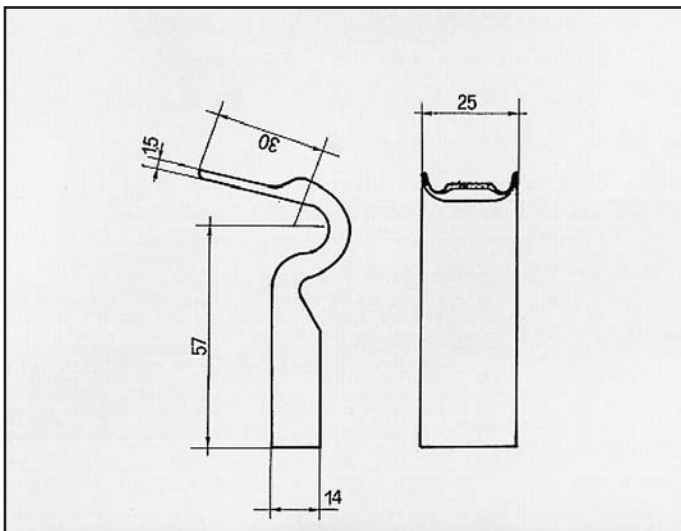

KIA SEPHIA 1.6
ATTACCO
COD. AT 310106

KIA SEPHIA 1.6
ATTACCO
COD. AT 310104

SAMARA
ATTACCO marmitta speciale 2 tubi
COD. AT 360101

2108-1201005

SAMARA 1300-1400-1600
ATTACCO
COD. AT 360102

2108-1201005

SAMARA 1300-1400-1600
ATTACCO
COD. AT 360103