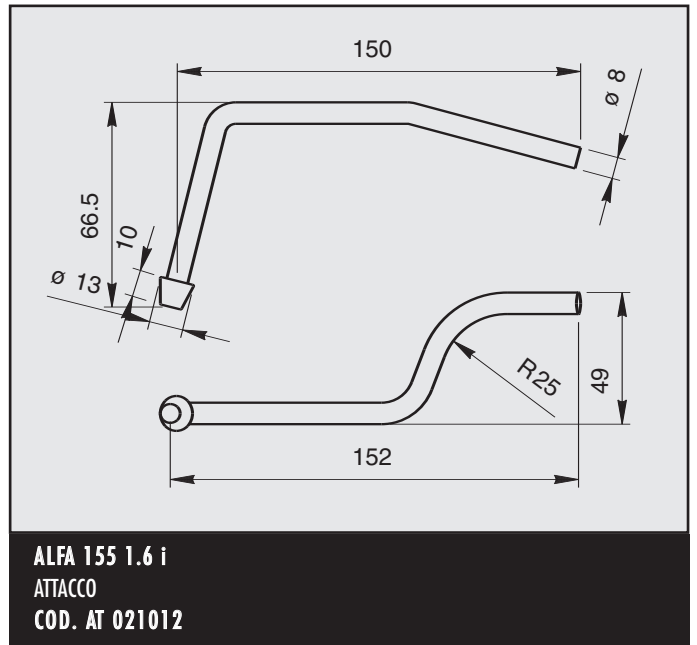

ALFA MILANO
ATTACCO per posteriore dx
COD. AT 020704

ALFA 155 16V TWIN SPARK 1.6 1.8 2.0
 ATTACCO
 COD. AT 021014

ALFA 145 1.8-2.0
 ATTACCO
 COD. AT 021103

ALFA 145/1.4 S - 1.9 TD
 ATTACCO
 COD. AT 021101