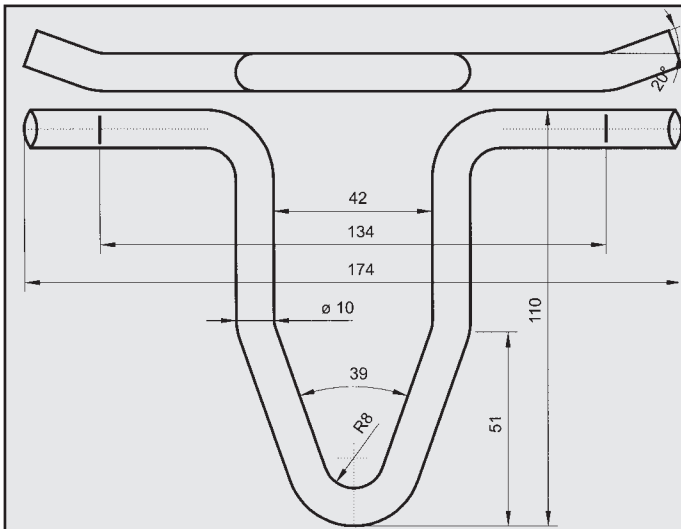

ROVER 114
ATTACCO
COD. AT 620305