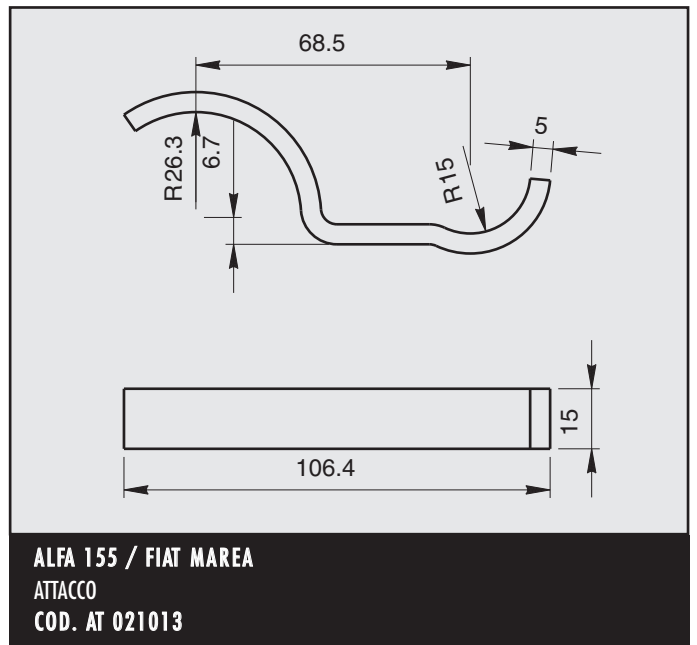

ALFA MILANO
ATTACCO per posteriore dx
COD. AT 020704

ALFA 155 16V TWIN SPARK 1.6 1.8 2.0
 ATTACCO
 COD. AT 021014

ALFA 145 1.8-2.0
 ATTACCO
 COD. AT 021103

ALFA 145/1.4 S - 1.9 TD
 ATTACCO
 COD. AT 021101