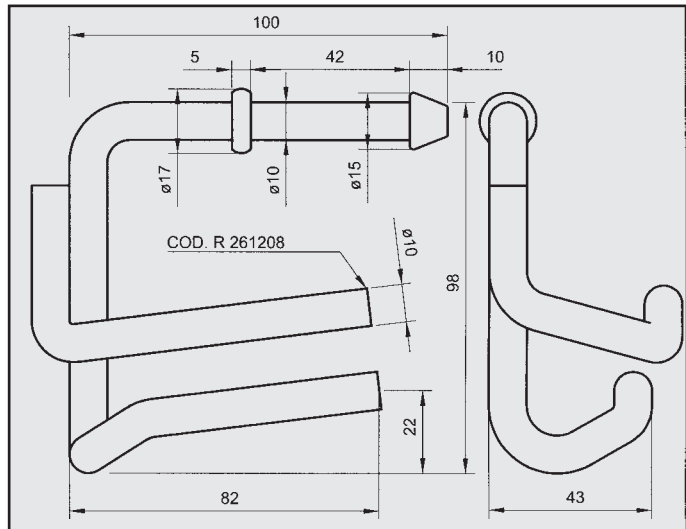

FORD MONDEO 1.6 1.8 16V BERLINA
ATTACCO per posteriore
COD. AT 261203