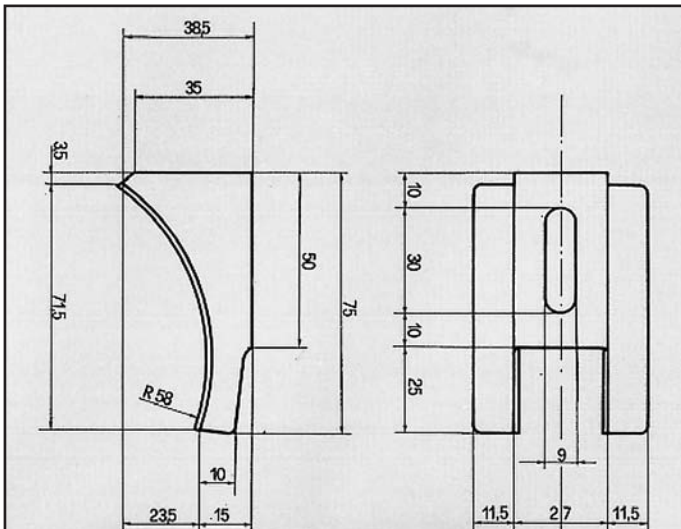

BETA BERLINA E COUPÉ
ATTACCO per posteriore
COD. AT 380103

82327705
82305975
82314294
82347941