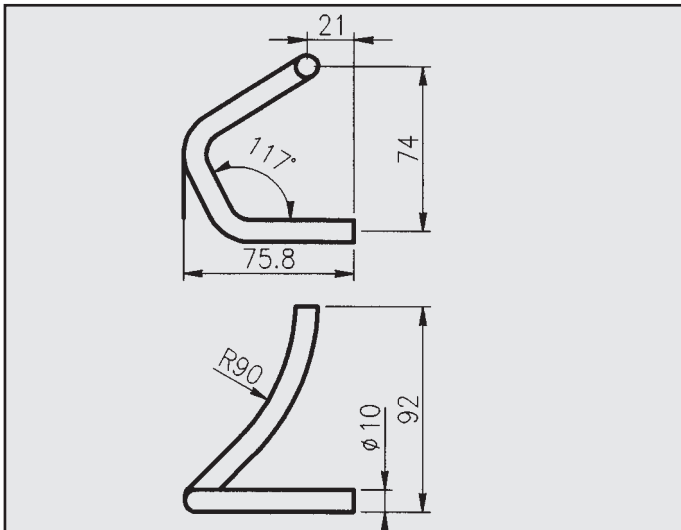

RENAULT MEGANE SCENIC 1.6 1.8 2.0
ATTACCO
COD. AT 601606