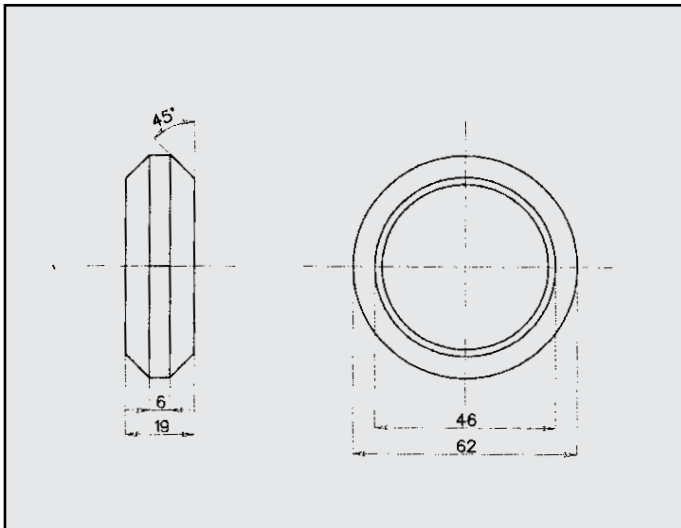

FIAT SCUDO 1.6/1.9D
ANELLO
COD. AN 243203