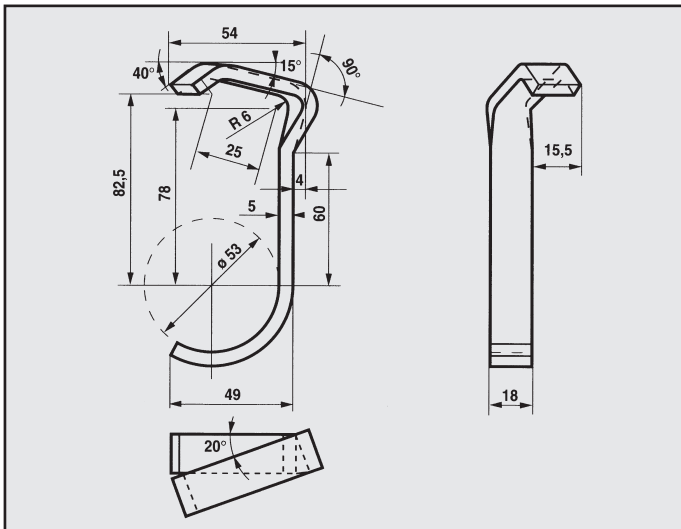

ALFA MILANO
ATTACCO per posteriore dx
COD. AT 020704

ALFA 155 16V TWIN SPARK 1.6 1.8 2.0
 ATTACCO
 COD. AT 021014

ALFA 145 1.8-2.0
 ATTACCO
 COD. AT 021103

ALFA 145/1.4 S - 1.9 TD
 ATTACCO
 COD. AT 021101