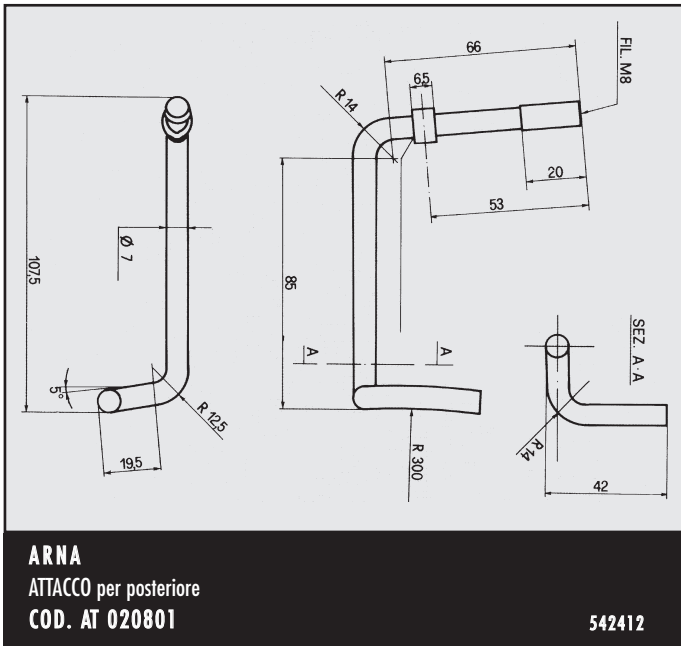

ALFA MILANO
ATTACCO per posteriore dx
COD. AT 020704

ALFA 155 16V TWIN SPARK 1.6 1.8 2.0
 ATTACCO
 COD. AT 021014

ALFA 145 1.8-2.0
 ATTACCO
 COD. AT 021103

ALFA 145/1.4 S - 1.9 TD
 ATTACCO
 COD. AT 021101