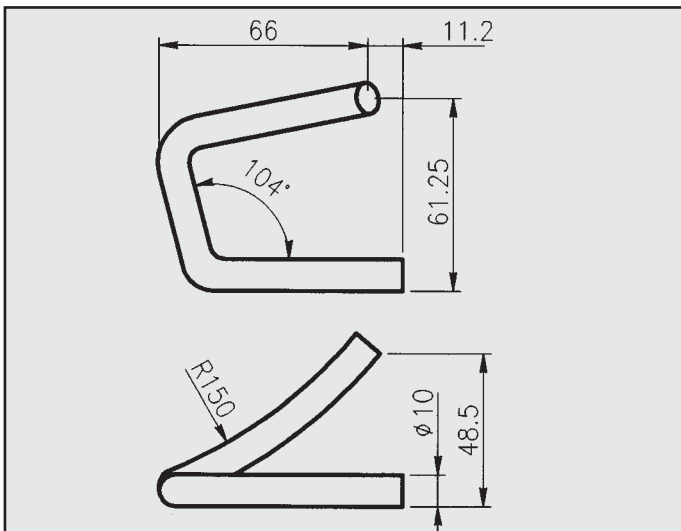

RENAULT MEGANE SCENIC
ATTACCO per posteriore
COD. AT 601602