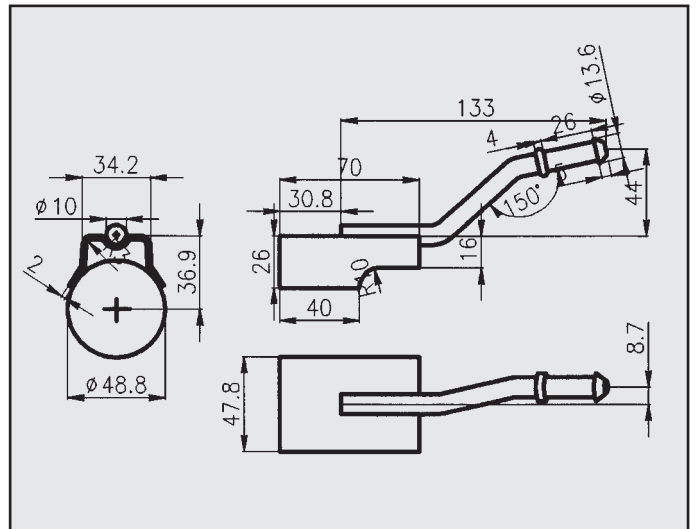

MAZDA 323 / 1986-87
ATTACCO per posteriore
COD. AT 420604
52540100 B/C/F

MAZDA 323 1300 16V
ATTACCO
COD. AT 420607

MAZDA 323 1300 16V
ATTACCO
COD. AT 420608

MAZDA 323
ATTACCO
COD. AT 420612

MAZDA 323 1300 16V
ATTACCO
COD. AT 420609