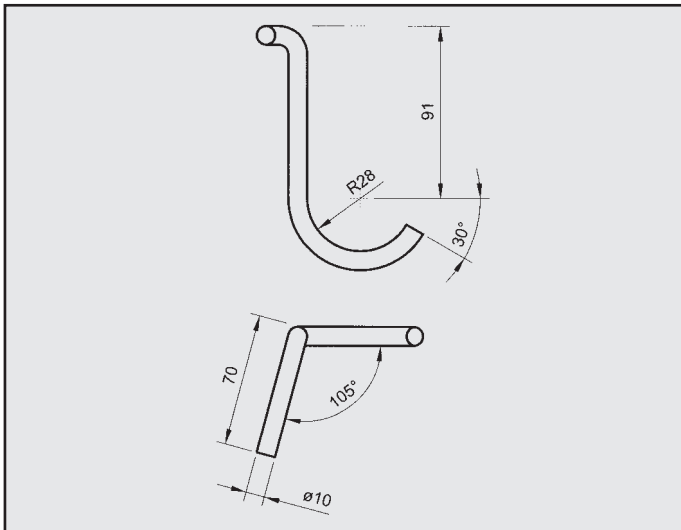

MITSUBISHI SPACE WAGON 2.0
ATTACCO per posteriore
COD. AT 460304

MITSUBISHI LANCER
ATTACCO
COD. AT 460402

MOTO GUZZI 540
ATTACCO
COD. AT 270101

MOTO GUZZI GRISO 571
ATTACCO
COD. AT 270201

MOTO GUZZI GRISO 571
ATTACCO
COD. AT 270202