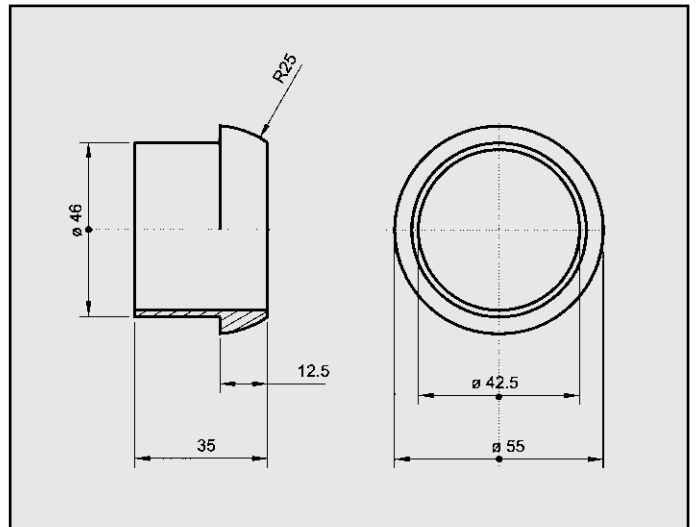

HYUNDAI PONY
ANELLO
COD. AN 300104