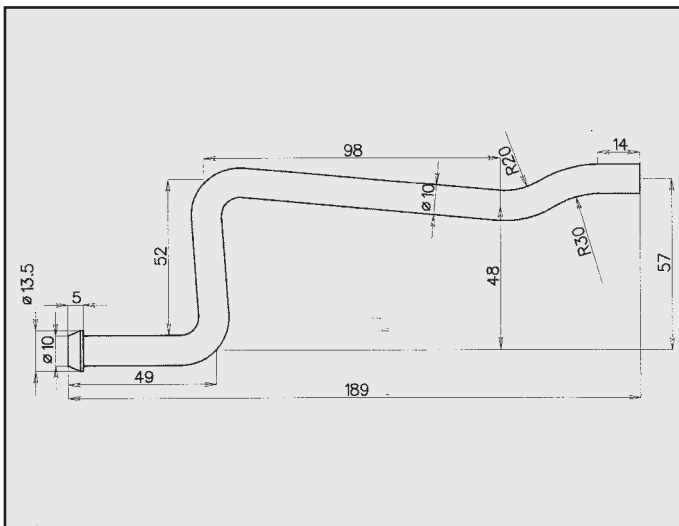

KIA SEPHIA 1.6
ATTACCO
COD. AT 310106

KIA SEPHIA 1.6
ATTACCO
COD. AT 310104

SAMARA
ATTACCO marmitta speciale 2 tubi
COD. AT 360101

2108-1201005

SAMARA 1300-1400-1600
ATTACCO
COD. AT 360102

2108-1201005

SAMARA 1300-1400-1600
ATTACCO
COD. AT 360103