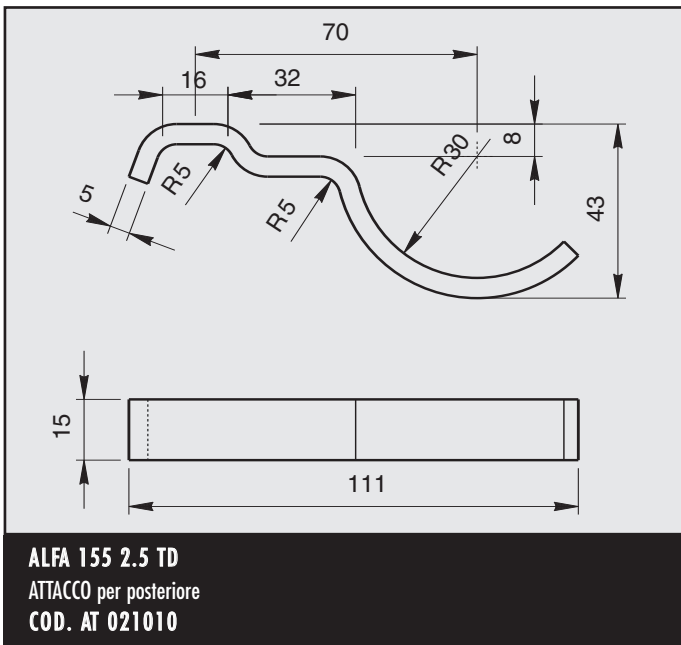

ALFA MILANO
ATTACCO per posteriore dx
COD. AT 020704

ALFA 155 16V TWIN SPARK 1.6 1.8 2.0
 ATTACCO
 COD. AT 021014

ALFA 145 1.8-2.0
 ATTACCO
 COD. AT 021103

ALFA 145/1.4 S - 1.9 TD
 ATTACCO
 COD. AT 021101