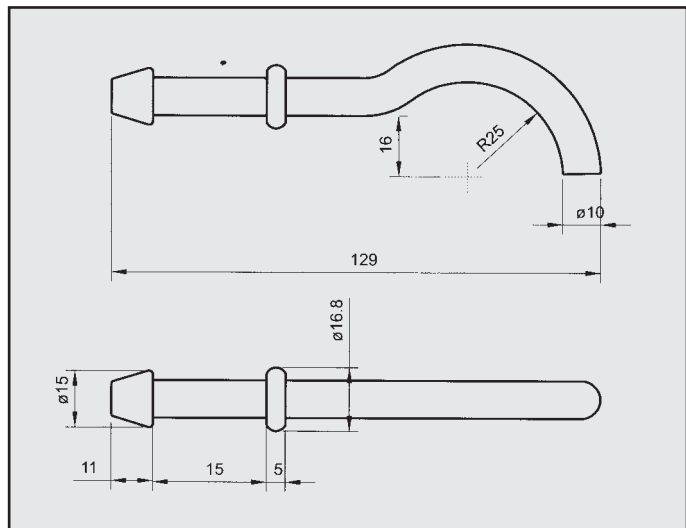

FORD MONDEO 1.6 1.8 16V BERLINA
ATTACCO per posteriore
COD. AT 261204