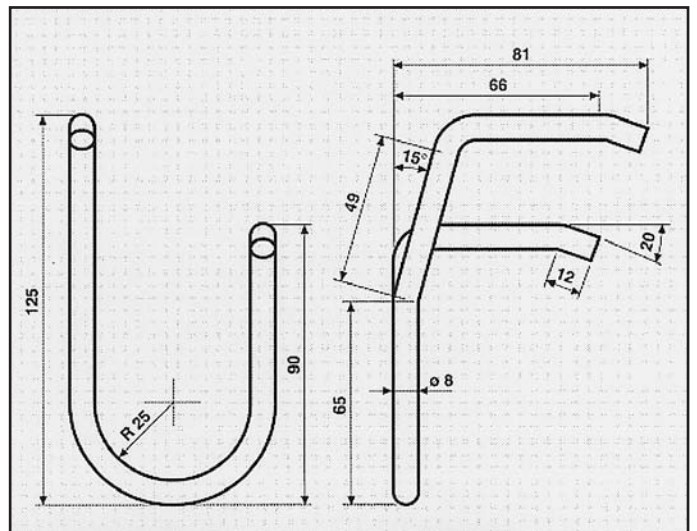

RENAULT 21 NEVADA 1.7 TS
ATTACCO centrale
COD. AT 601005

7700769591