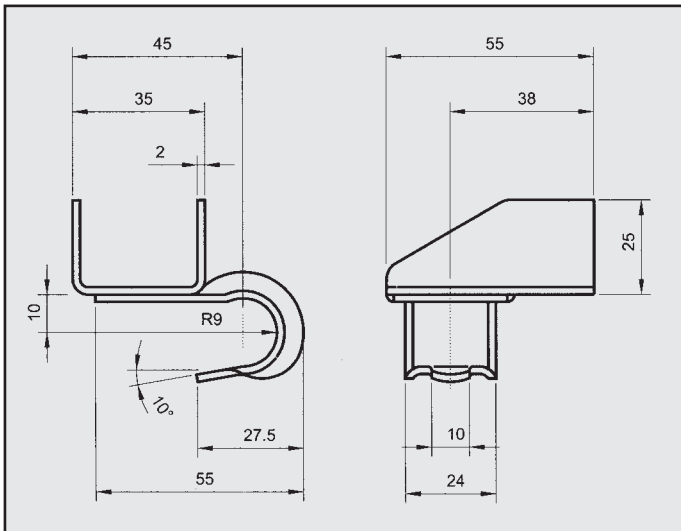

VOLKSWAGEN GOLF SYNCRO 1.8 4x4
ATTACCO per posteriore
COD. AT 860807