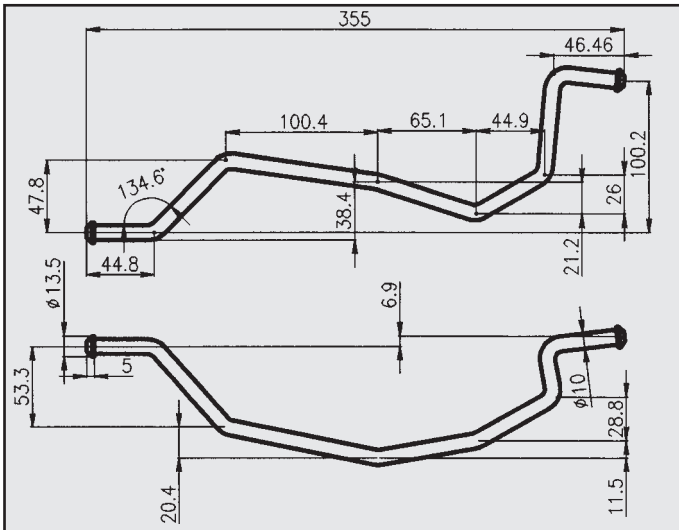

MAZDA 323 1.1 1.5 LT
ATTACCO
COD. AT 420615