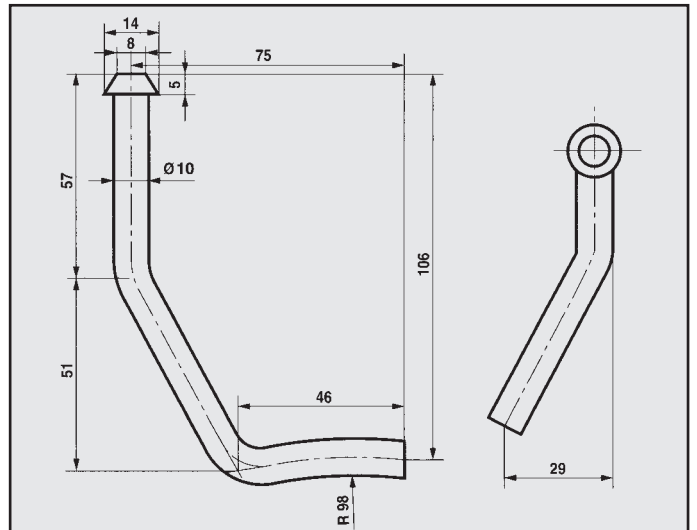

NISSAN MICRA 1.3 CAT
ATTACCO posteriore
COD. AT 500201

2010099B01KE