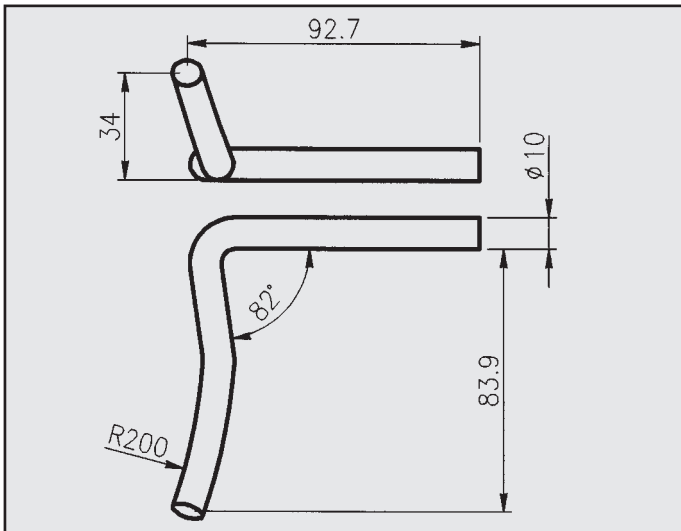

RENAULT MEGANE SCENIC
ATTACCO per posteriore
COD. AT 601601